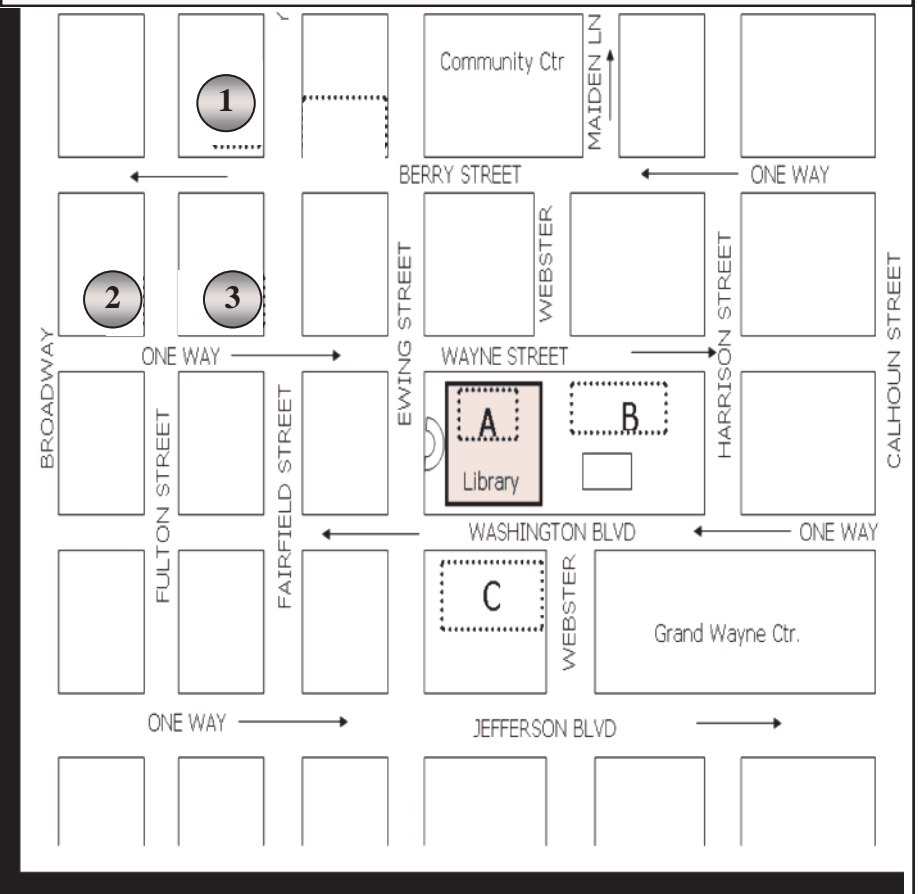

B. Wayne Street Lot East of Library (Please do not move cones)

Enter from Wayne Street just East of the building.

C. Washington Blvd. Lot across from Library Building (106 spaces)

Enter from Webster Street which is accessible from either Washington Blvd. or Jefferson Blvd.

1

Plymouth Congregational Church (Lot on Berry Street)

Enter from Berry Street and park on the East side of the lot (closest to Fairfield).

2

Trinity Episcopal Church (Lot on West Wayne Street)

Enter from Wayne Street only.
(Please DO NOT park in Reserved Spaces.)

3

Trinity English Lutheran Church (Lot on West Wayne Street)

Access lot for SIF parking from West Wayne Street.

NO PARKING IN WASHINGTON BLVD. LOT PLEASE!